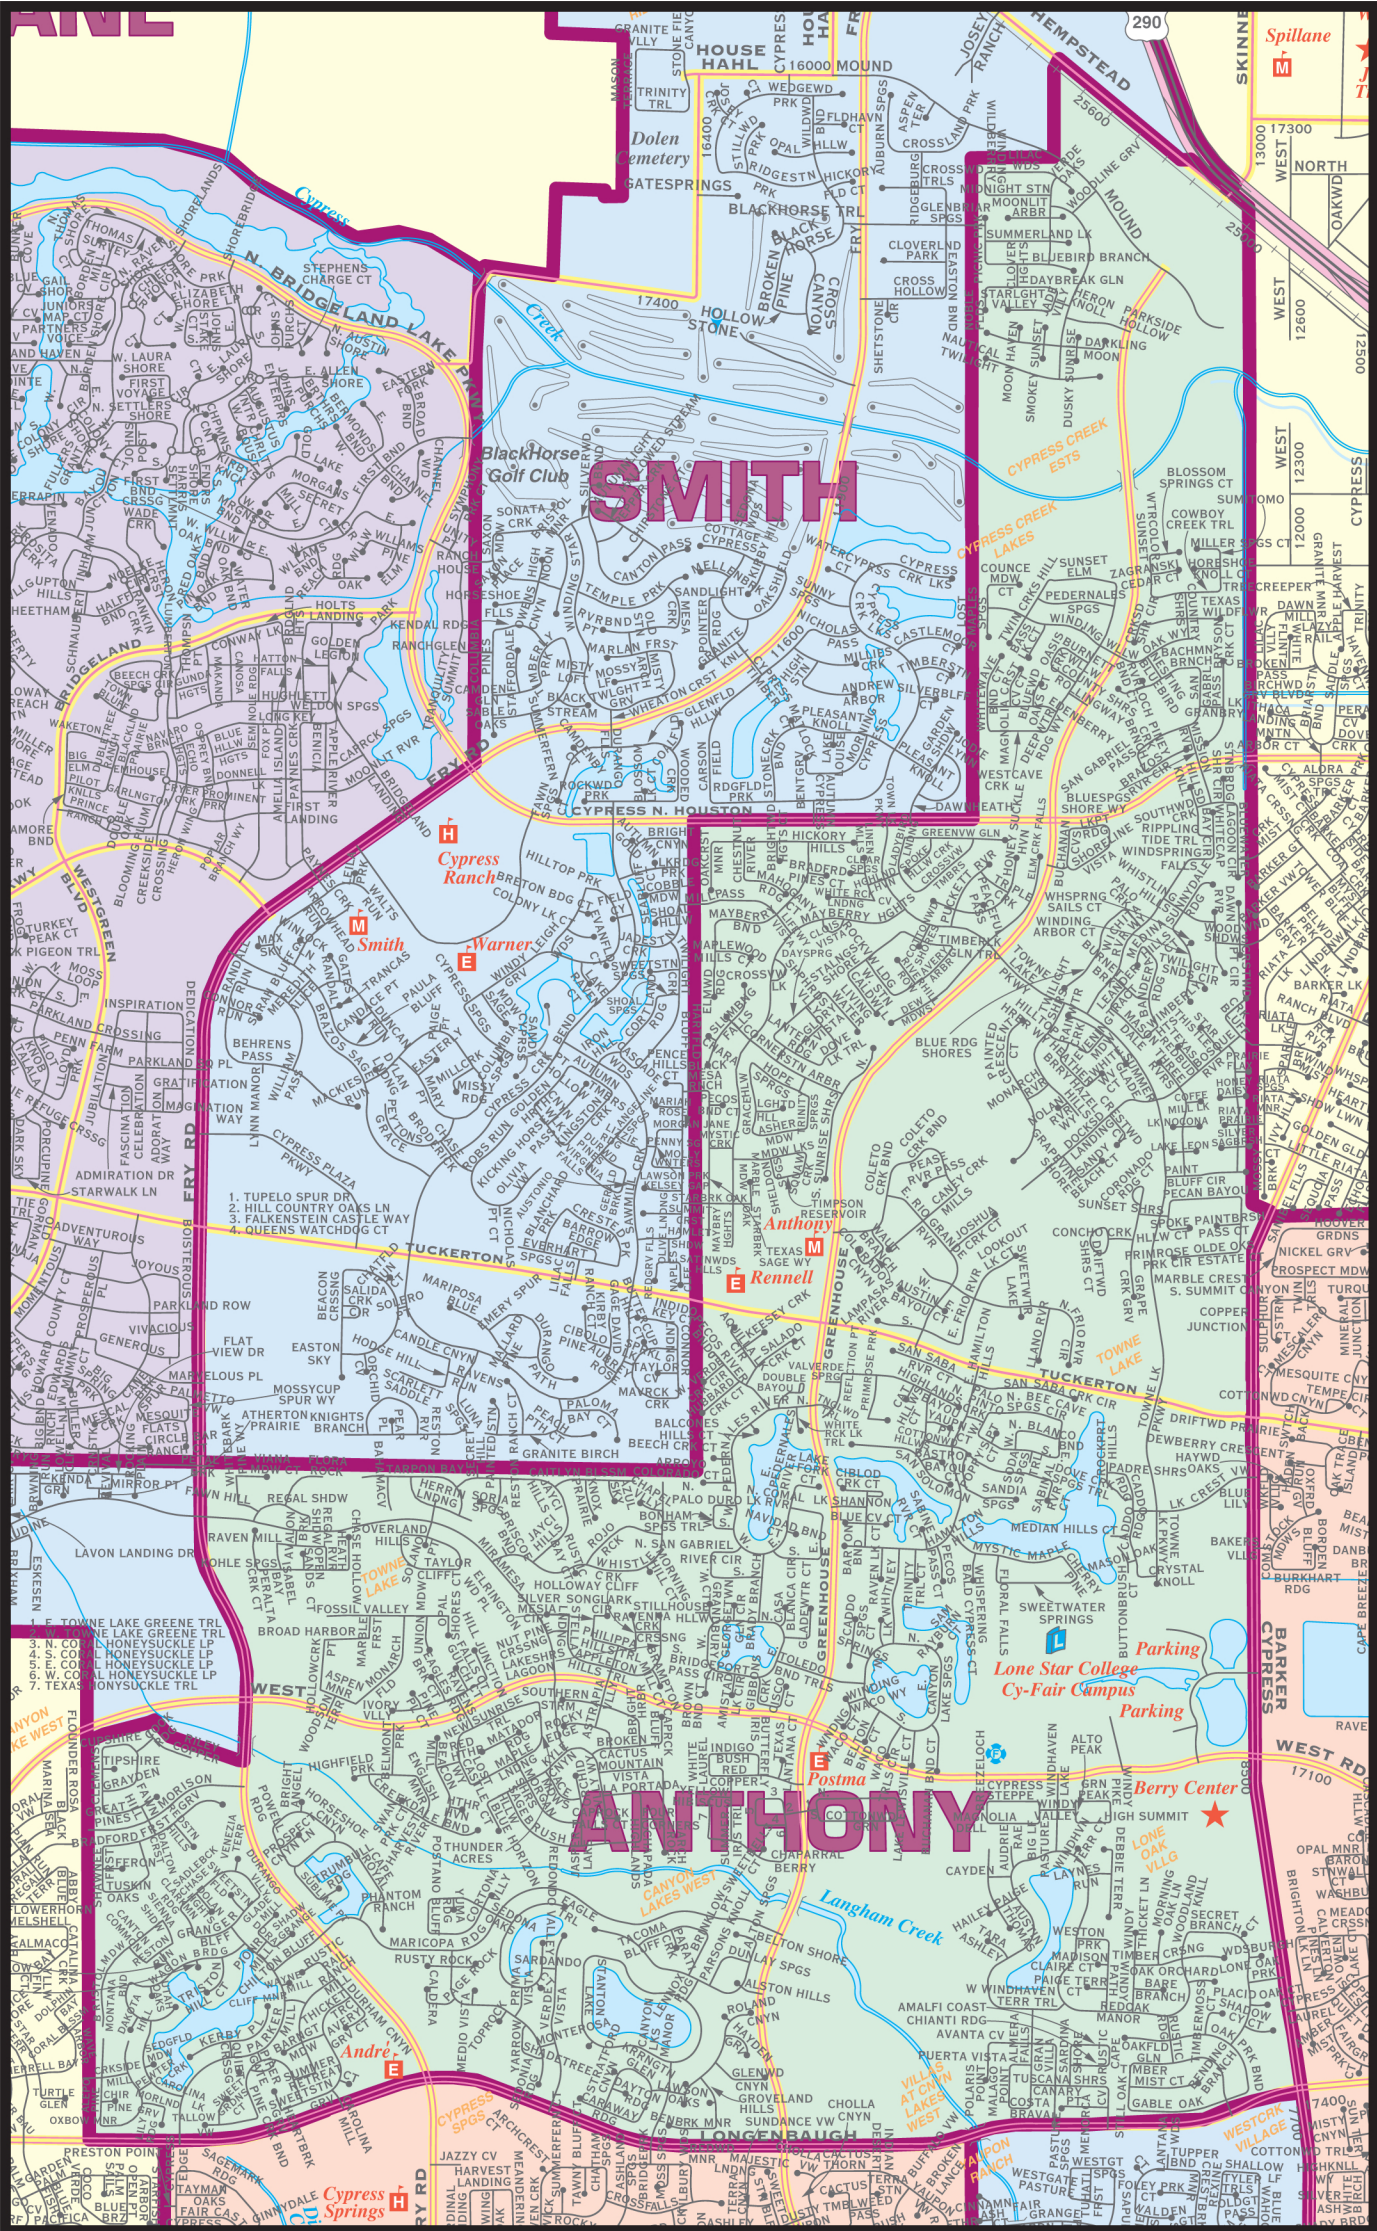

ANTHONY MIDDLE SCHOOL

10215 GREENHOUSE RD, CYPRESS, TX 77433
281-373-5660